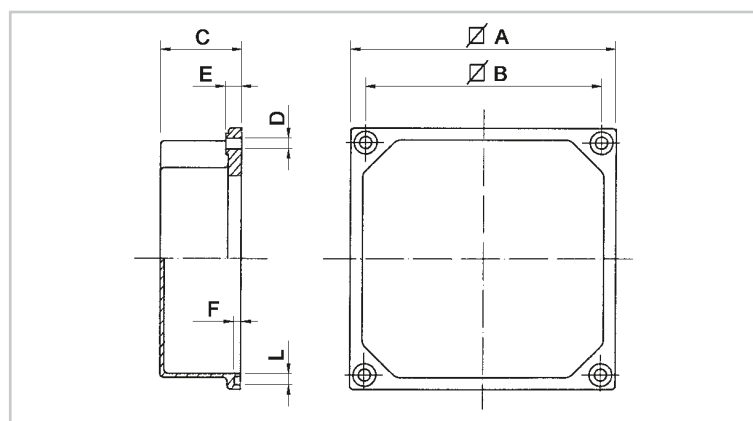

COPRIMORSETTIERE IN ALLUMINIO

ALUMINIUM TERMINAL BOARD COVERS

Articolo Art.	MEC	A	B	C	D	E	F	L
C.150	63/71	74	60	33	4.5	5.5	2.3	3.5
C.151	80/90/100/112	92	72	39	5	5.5	2.3	3.5
C.152	132	116	82	46	6.5	5.5	2.3	3.5